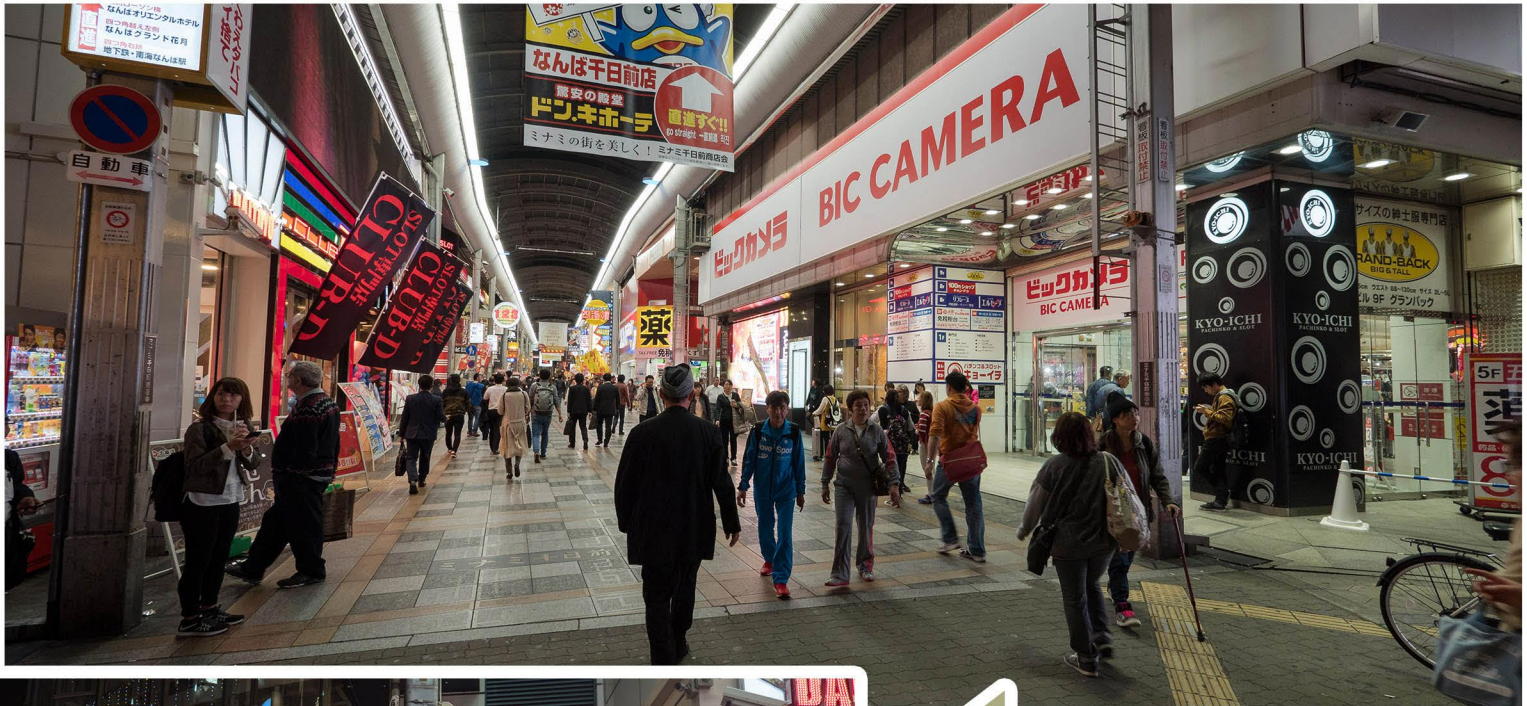

drink酒saka meeting place

Our tour starts here at 6:00pm. Please arrive early to avoid inconveniencing other guests.

Address - 〒542-0074 Ōsaka-fu, Ōsaka-shi, Chūō-ku, Sennichimae, 2 Chome-9

We will meet under the [千日前] sign at the entrance of the covered shopping street in the picture below. It's right by the East exit of "**Bic Camera**", the famous electronics store.

Your host will be waiting here, by these vending machines.

TO THE IZAKAYA...

If you are late and the tour has begun already, come meet us at the izakaya on the map. It's called "**Torame Yokocho**".

drink酒saka