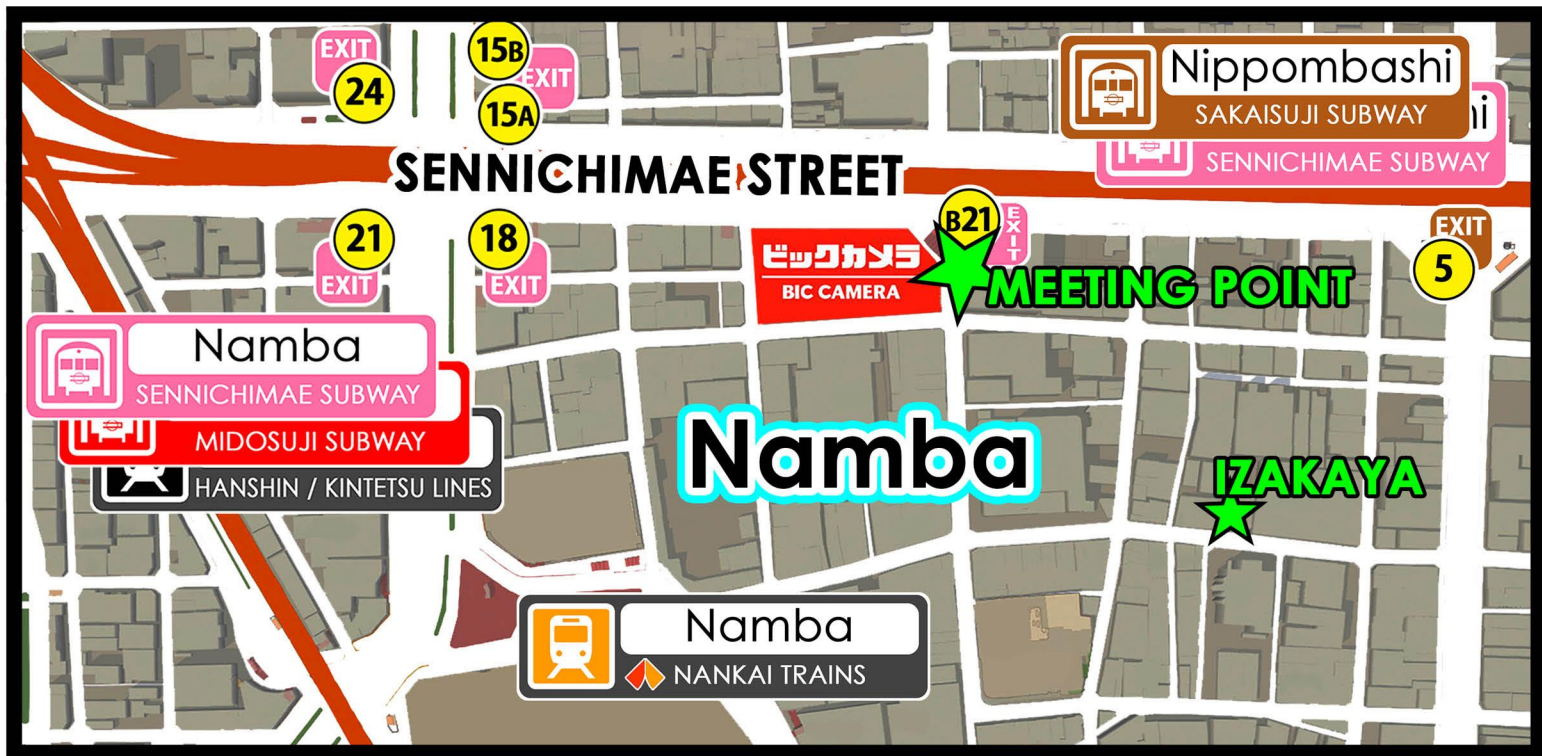

drink酒saka meeting place

Our tour starts here at 6:00pm. Please arrive early to avoid inconveniencing other guests.

Address - 〒542-0074 Ōsaka-fu, Ōsaka-shi, Chūō-ku, Sennichimae, 2 Chome-9

We will meet under the [千日前] sign at the entrance of the covered shopping street in the picture below. It's right by the East exit of "**Bic Camera**", the famous electronics store.

Your host will be waiting here, by these vending machines.

TO THE IZAKAYA...

If you are late and the tour has begun already, come meet us at the izakaya on the map. It's called "**Torame Yokocho**".

drink酒saka