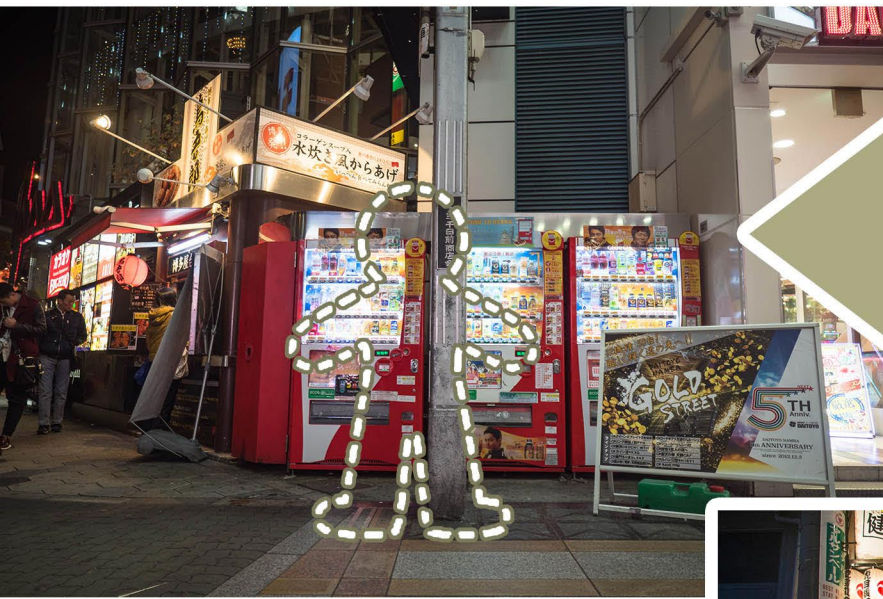

drink酒saka meeting place

Our tour starts here at 6:00pm. Please arrive early to avoid inconveniencing other guests.

Address - 〒542-0074 Ōsaka-fu, Ōsaka-shi, Chūō-ku, Sennichimae, 2 Chome-9

We will meet under the [千日前] sign at the entrance of the covered shopping street in the picture below. It's right by the East exit of "**Bic Camera**", the famous electronics store.

Your host will be waiting here, by these vending machines.

TO THE IZAKAYA...

If you are late and the tour has begun already, come meet us at the izakaya on the map. It's called "**Torame Yokocho**".

drink酒saka