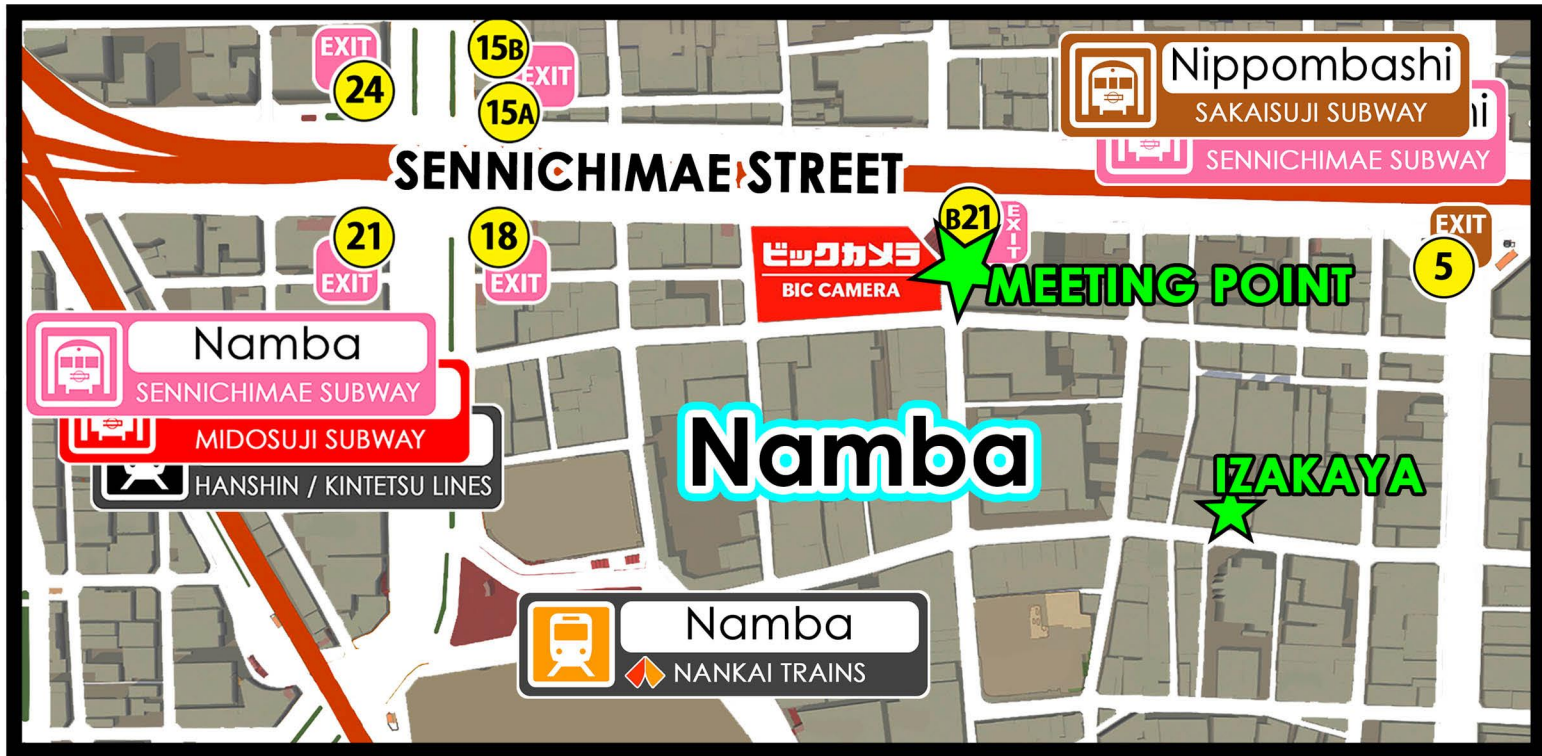

drink酒saka meeting place

This is our meeting place. Please arrive early to avoid inconveniencing other guests.

Address - 〒542-0074 Ōsaka-fu, Ōsaka-shi, Chūō-ku, Sennichimae, 2 Chome-9

We will meet under the [千日前] sign at the entrance of the covered shopping street in the picture below. It's right by the East exit of "**Bic Camera**", the famous electronics store.

Your host will be waiting here, by these vending machines.

TO THE IZAKAYA...

If you are late and the tour has begun already, come meet us at the izakaya on the map. It's called "**Torame Yokocho**".

drink酒saka