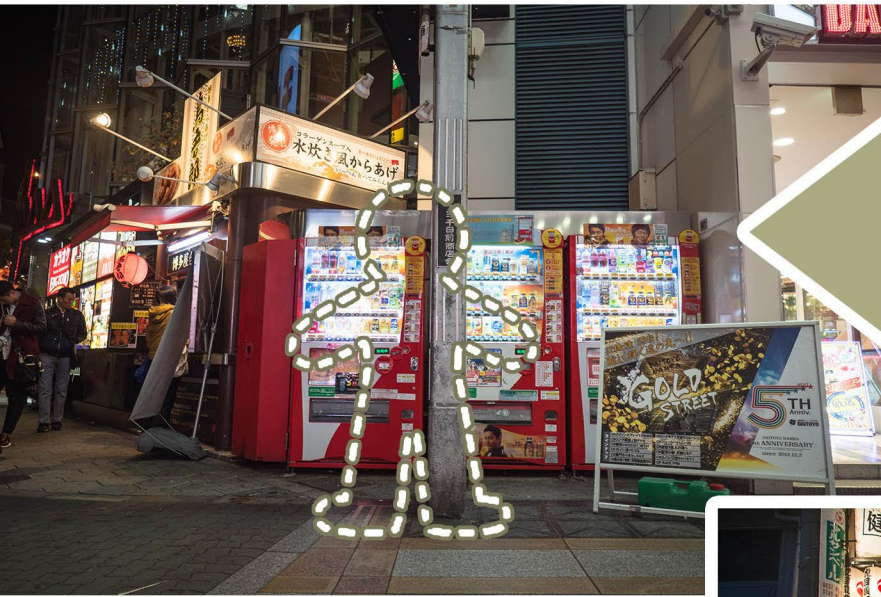

drink酒saka meeting place

This is our meeting place. Please arrive early to avoid inconveniencing other guests.

Address - 〒542-0074 Ōsaka-fu, Ōsaka-shi, Chūō-ku, Sennichimae, 2 Chome-9

We will meet under the [千日前] sign at the entrance of the covered shopping street in the picture below. It's right by the East exit of "**Bic Camera**", the famous electronics store.

Your host will be waiting here, by these vending machines.

TO THE IZAKAYA...

If you are late and the tour has begun already, come meet us at the izakaya on the map. It's called "**Torame Yokocho**".

drink酒saka